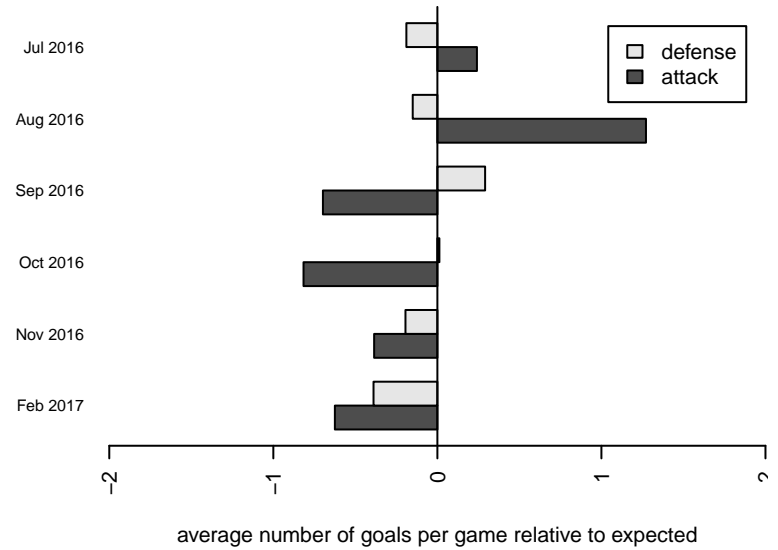

Performance relative to 13 month average