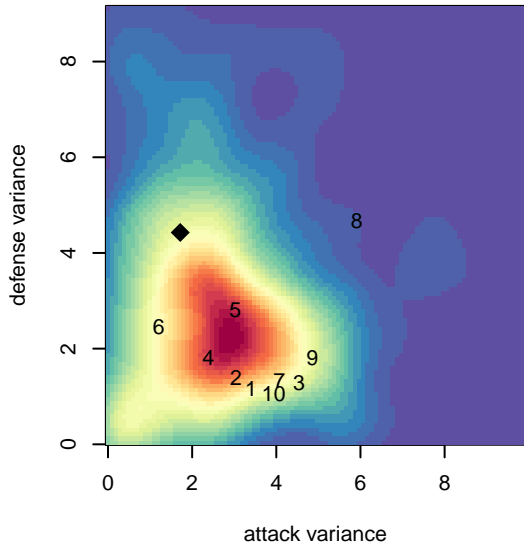

Harbor Premier Black B05

Harbor FC
 Gig Harbor, WA
 B05 total strength=247
 attack=0.23 defense=0.09
 fall league = RCL B05 Div 5 9Aside
 spr league = Win RCL B05 Div 6

alt names used:
 Harbor B05 Black
 Harbor Premier B05 Black C
 Harbor Premier B05 Black
 Harbor Premier B05 Black
 Harbor Premier B05 Black C

Venues played:
 2016 Sounders FC Cup BU12 Bronze
 2016 Dungeness Cup BU12 Olympic
 2016 Tye Cup B05 Silver
 2016 RCL B05 Div 5 9Aside
 2016 Win RCL B05 Div 6

**attack and defense variance (black dot)
relative to other teams
and top 10 in region**