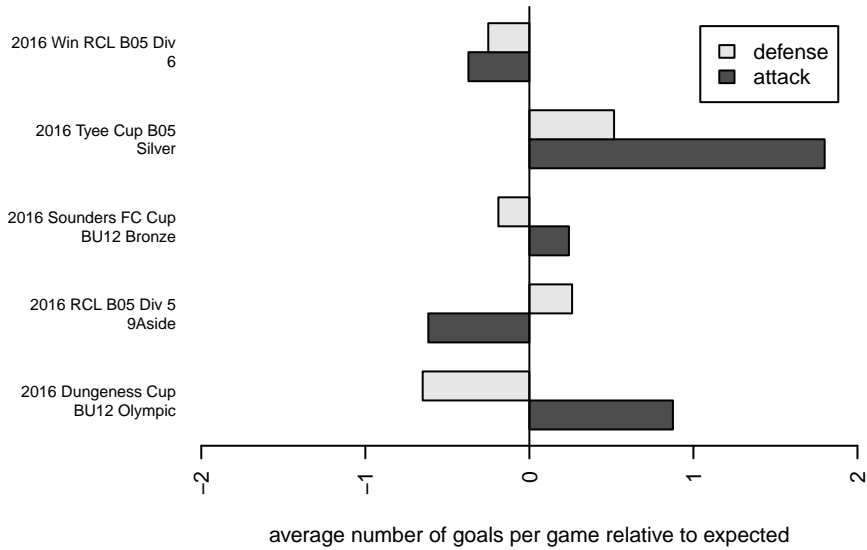

Performance relative to 13 month average