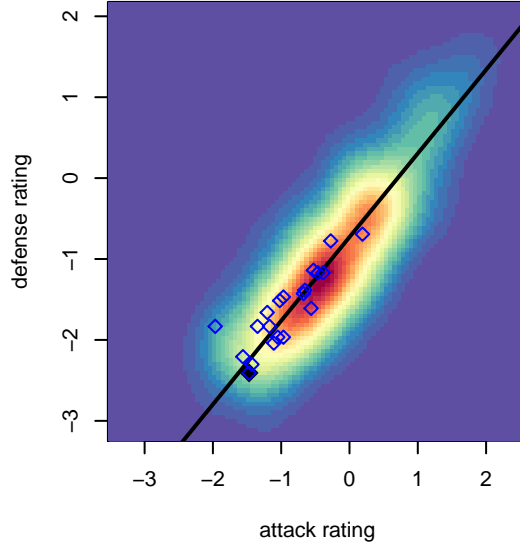

**attack and defense rating
relative to others at age
and all opponents in last 13 months**