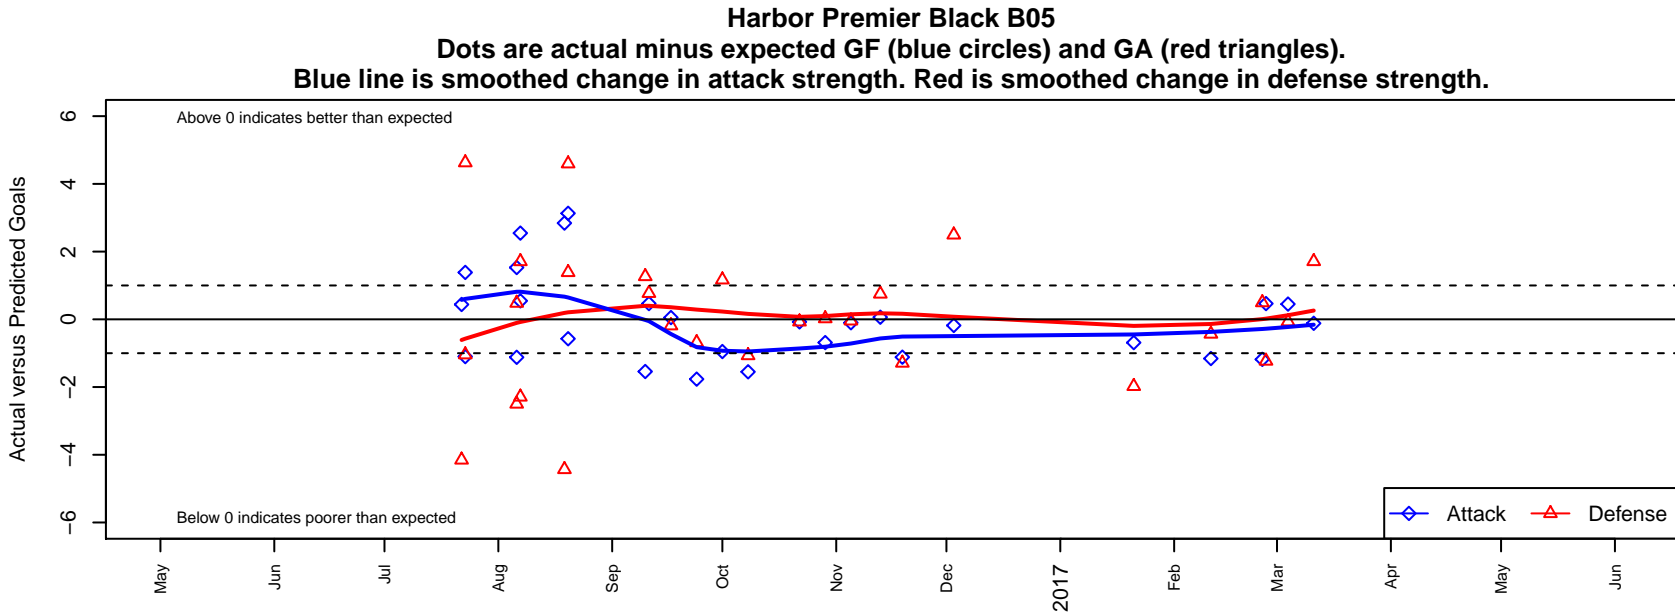

Harbor Premier Black B05

Harbor FC
 Gig Harbor, WA
 B05 total strength=247
 attack=0.23 defense=0.09
 fall league = RCL B05 Div 5 9Aside
 spr league = Win RCL B05 Div 6

alt names used:
 Harbor B05 Black
 Harbor Premier B05 Black C
 Harbor Premier B05 Black
 Harbor Premier B05 Black
 Harbor Premier B05 Black C

Venues played:
 2016 Sounders FC Cup BU12 Bronze
 2016 Dungeness Cup BU12 Olympic
 2016 Tye Cup B05 Silver
 2016 RCL B05 Div 5 9Aside
 2016 Win RCL B05 Div 6

**attack and defense variance (black dot)
relative to other teams
and top 10 in region**