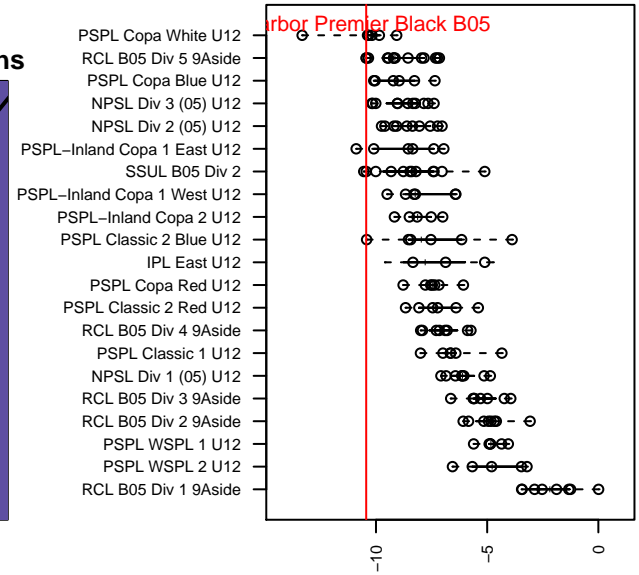

**attack and defense rating
relative to others at age
and all opponents in last 13 months**